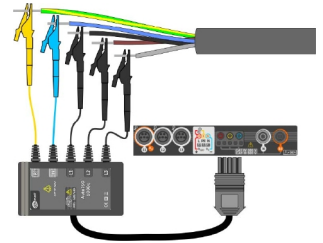

ELIT AUTO-ISO-1000C

Technical description

Advantages:

Product name/ Art.nr/ GTIN		ELIT AUTO-ISO-1000C/ 10340184/ 7070810014200
According to:		---